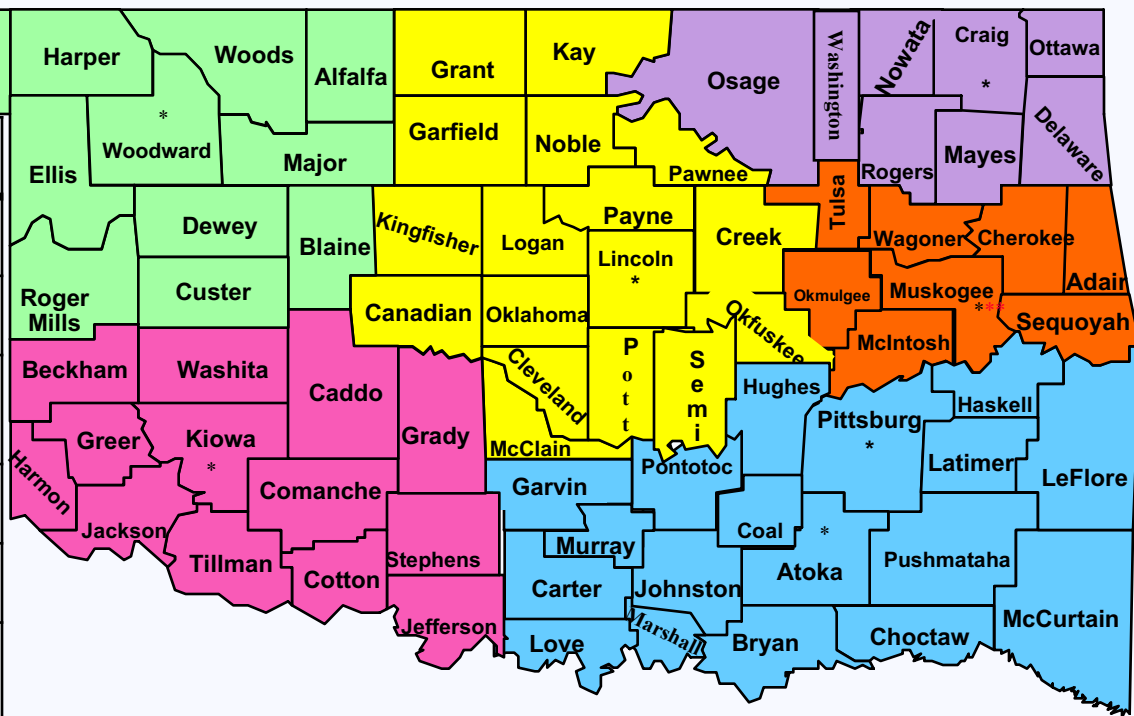

Community Programs Team Servicing Area
 Ronnie Jones, Community Programs Director, Muskogee, Oklahoma
 918-913-3209 – ronnie.jones@usda.gov

Cimarron	Texas	Beaver
David Toney, Loan Specialist david.toney@usda.gov	1918-913-3999	
Stacy Sanders, Loan Technician stacy.sanders@usda.gov	1918-913-3218	
Cyndi Hendrix, Loan Technician cynthia.hendrix@usda.gov	1918-913-3984	
Vacant Serviced by Shelley Bookout, Loan Specialist shelley.bookout@usda.gov	580-726-3347 Ext. 118	
David Ben, Loan Specialist david.ben@usda.gov	580-889-6668 Ext. 124	
Pam Bensley, Loan Specialist pamela.bensley@usda.gov	580-889-6668 Ext. 116	
Leah Ann Lankford, Loan Specialist leahann.lankford@usda.gov	580-889-6668 Ext. 102	
Julie Savig, Loan Specialist julie.savig@usda.gov	405-588-6239	
Kelli Bonds, Loan Specialist kelli.bonds@usda.gov	405-588-6249	
E.J Stacy, Loan Specialist ezra.stacy@usda.gov	405-588-6251	
Alicia Ferris, Loan Specialist alicia.ferris@usda.gov	918-256-6882 Ext. 115	
Benjamin Ewing, Loan Technician benjamin.ewing@usda.gov	918-256-6882 Ext. 117	
Brad Harding, Loan Specialist Brad.harding@usda.gov	918-256-6882 Ext. 102	